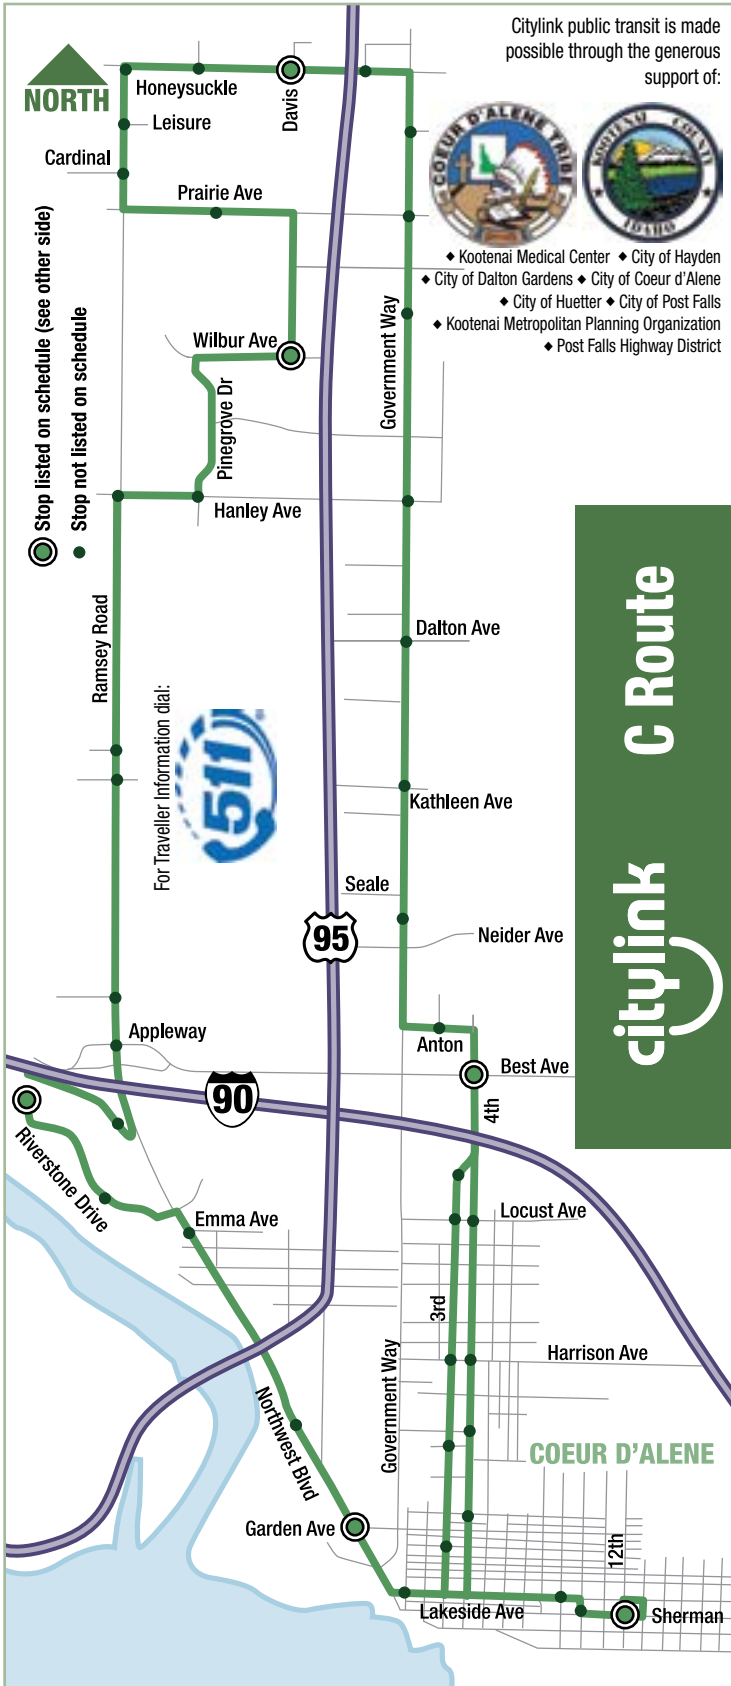

NORTH

● Stop listed on schedule (see other side)
 ○ Stop not listed on schedule

○ Stop listed on schedule (see other side)
 ● Stop not listed on schedule

For Traveller Information dial:

citylink C Route

Bus Stop Locations - Dark Green Line

- ◆ Passengers for Coeur d'Alene, Dalton Gardens and Hayden should catch the C Route bus.
- ◆ The Dark Green Line will depart the Riverstone Park and Ride at: 6:00AM, 8:00AM, 10:00AM, 1:00PM, 3:00PM, 5:00PM and 7:00PM.
- ◆ There is no 6:00AM departure on Saturday or Sunday.
- ◆ The Dark Green Line will visit the following bus stops in the order listed.
- ◆ Locations that are underlined indicate the departure time from a timed check stop. All other listings are flag stops.

Riverstone Transit Center

Riverstone/Beebe
Northwest/Emma
Northwest/Hubbard
Northwest/Garden
Lakeside/1st
Lakeside/7th

Sherman/12th

Lakeside/8th
4th/Foster
4th/Miller
4th/Harrison
4th/Locust

4th/Best

Anton/2nd
Government/Seale
Government/Kathleen
Government/Dalton
Government/Hanley
Government/Aqua
Government/Prairie
Government/Nita
Honeysuckle/Commerce

Riverstone Transit Center

Seltice/Centennial

Ramsey/Appleway

Ramsey/Marie

Ramsey/Kathleen

Ramsey/Lopez

Ramsey/Hanley

Pinegrove/Hanley